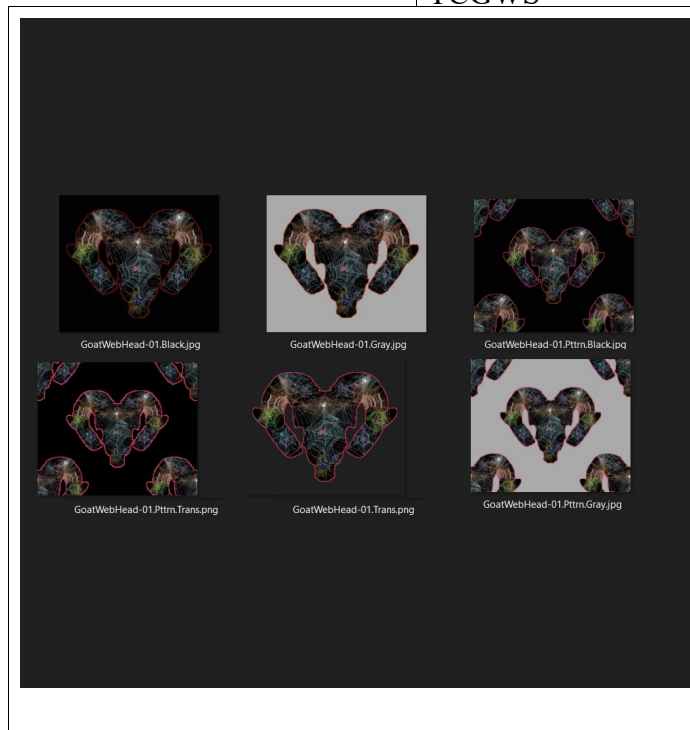

Each group has a set of backgrounds, generally a transparent, black and gray. One or more repeating pattern layouts are available. The full selections of available textures are in-world at the Milda Region location. Set-1 contains the repeating pattern with a single head in the middle and quarters in each corner.

The transparent images are best for materials that you can change the background color independently on. These are used in their full size for RL clothing at RedBubble.com, Society6.com and other sites.

The most current Terms of Sales and Service are at <http://sl.thunderchild.net>

Please do not resale these textures and patterns by themselves. They must be part of a build and not as Full Permissions. (Full Perm). Refer to the Second Life Terms of Service <https://www.lindenlab.com/legal/second-life-terms-and-conditions>

If you have any questions or comments, please contact me at any of the following.

Suggestion Drop Boxes at Milda

<http://maps.secondlife.com/secondlife/Milda/205/161/55>

Facebook page

<https://www.facebook.com/AJLeibengeist/>

IM me or email me

ajleibengeist@thunderchild.net

Thanks Again!

AJ